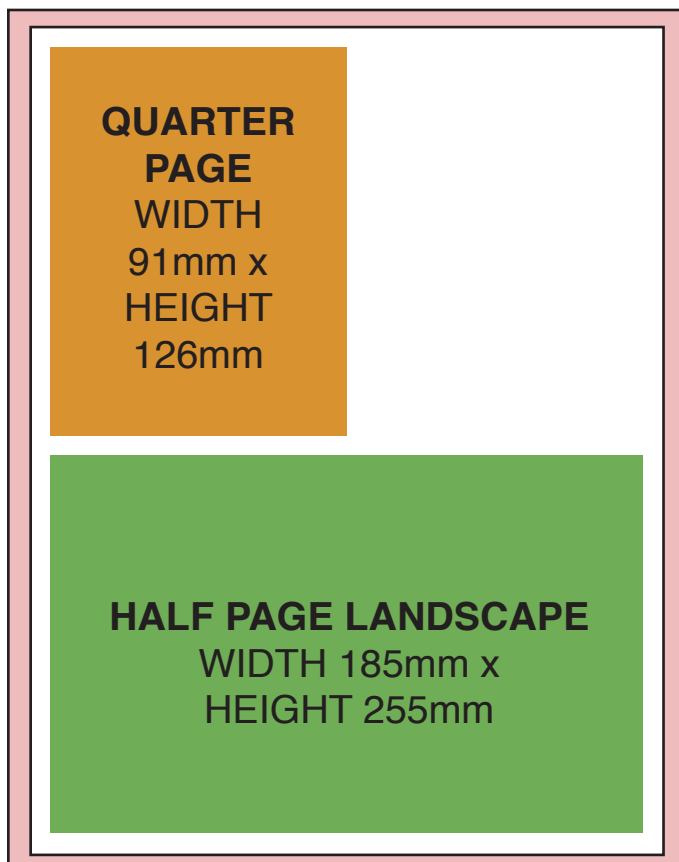

FULL PAGE: W 210 mm x H 275mm

Bleed Size: W 216 mm x H 281 mm

Type Area: W 185mm x H 255 mm

HALF PAGE:

LANDSCAPE:

W 185mm x H 126 mm

PORTRAIT: W 91mm x H 255 mm

QUARTER PAGE:

PORTRAIT W 91 mm x H 126 mm

BLEED AREA 3MM

BLEED AREA 3MM

ALL ARTWORK MUST BE 300dpi AND IN A CMYK FORMAT
ACCEPTED FILE FORMATS include: .JPEG, .TIFF or .PDF